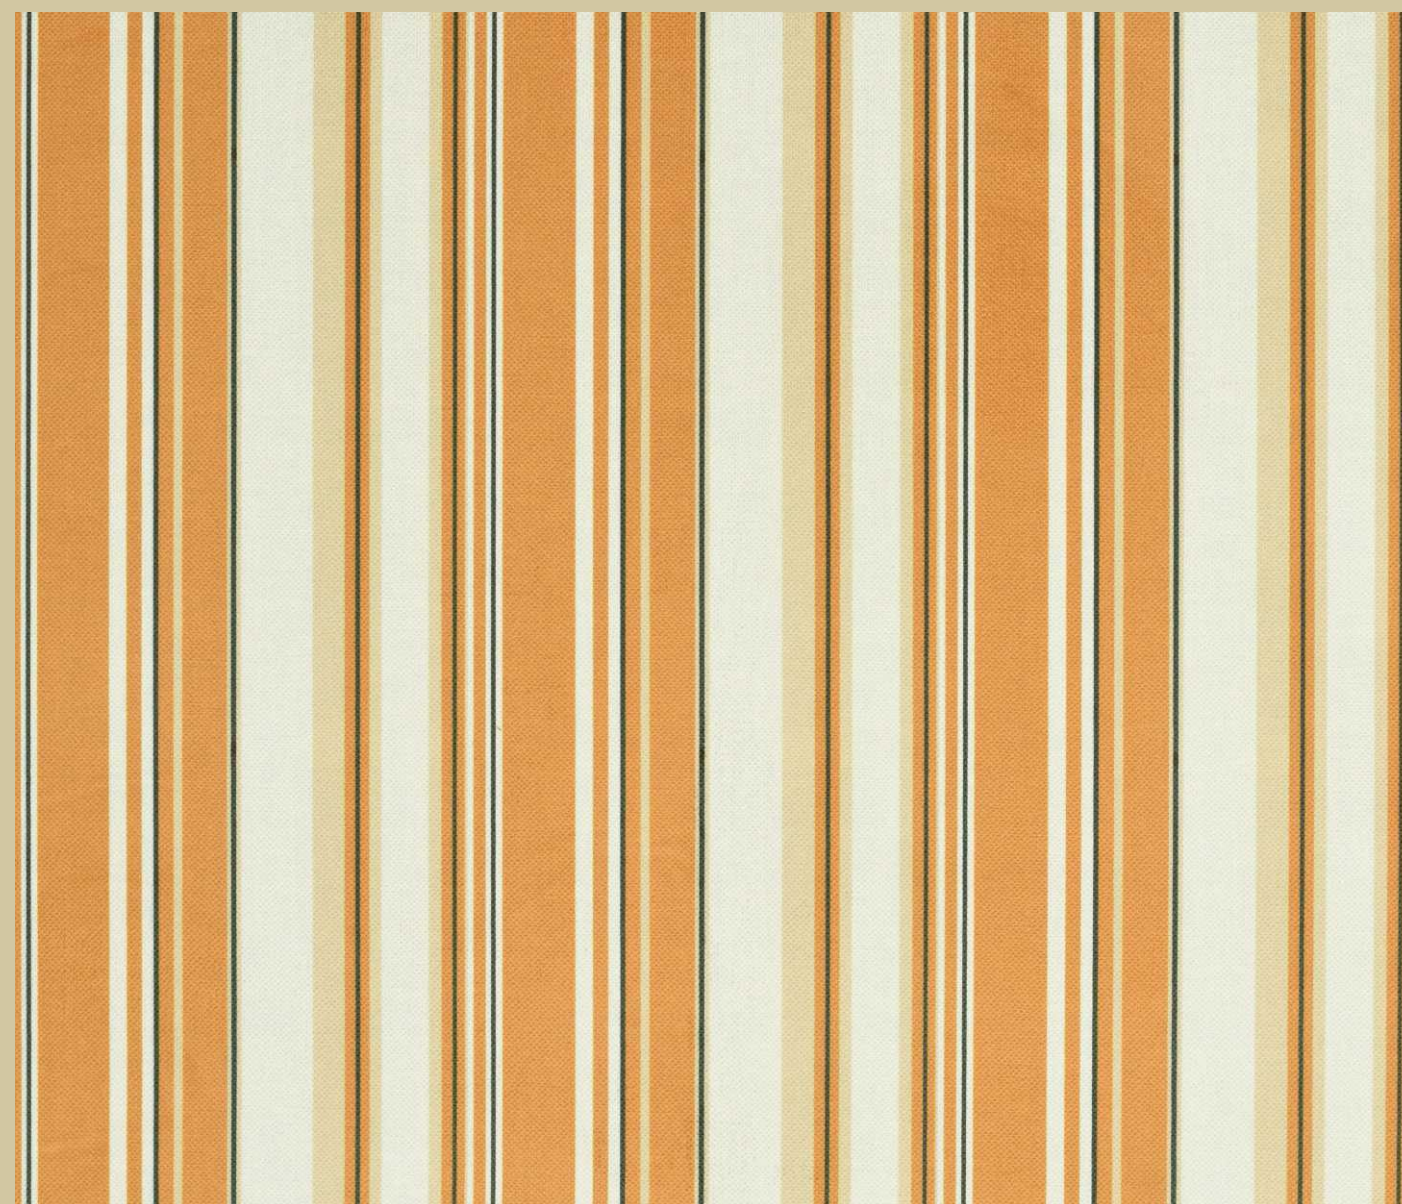

Introducing our captivating Mosaic Collection, a stunning assortment of furnishing fabrics that seamlessly blend the beauty of geometric and abstract prints. Inspired by the artistry of mosaic designs, each fabric in this collection showcases a harmonious fusion of precise geometric patterns and captivating abstract motifs. The meticulous arrangement of shapes, lines, and angles creates an exquisite tapestry of visual intrigue, while the abstract elements infuse a sense of artistic freedom and expression. With a carefully curated palette of colors and textures, our Mosaic Collection offers a versatile range of options to elevate any interior space. From contemporary to eclectic styles, these fabrics effortlessly enhance sofas, curtains, and cushions with their unique charm and sophistication. Embrace the captivating allure of our Mosaic Collection and let your decor shine with its fusion of geometric precision and abstract creativity.

VERTUE
ELEVATED LIVING

MOSAIC

VERTUE
ELEVATED LIVING

MOSAIC

S.NO. : 01 DESIGN : ORBIT

COLOUR : WHEAT

S.NO. : 02 DESIGN : AURA

COLOUR : 01

S.NO. : 03 DESIGN : AURA

COLOUR : 02

S.NO. : 04 DESIGN : CHIC

COLOUR : WHEAT

S.NO. : 05 DESIGN : LINEAR

COLOUR : WHEAT

S.NO. : 06 DESIGN : HORIZON

COLOUR : 06

S.NO. : 07 DESIGN : HORIZON

COLOUR : 17

S.NO. : 08 DESIGN : ARROW

COLOUR : WHEAT

S.NO. : 09 DESIGN : EDEN

COLOUR : WHEAT

MOSAIC

S.NO. : 10 DESIGN : ORBIT
COLOUR : SALMON