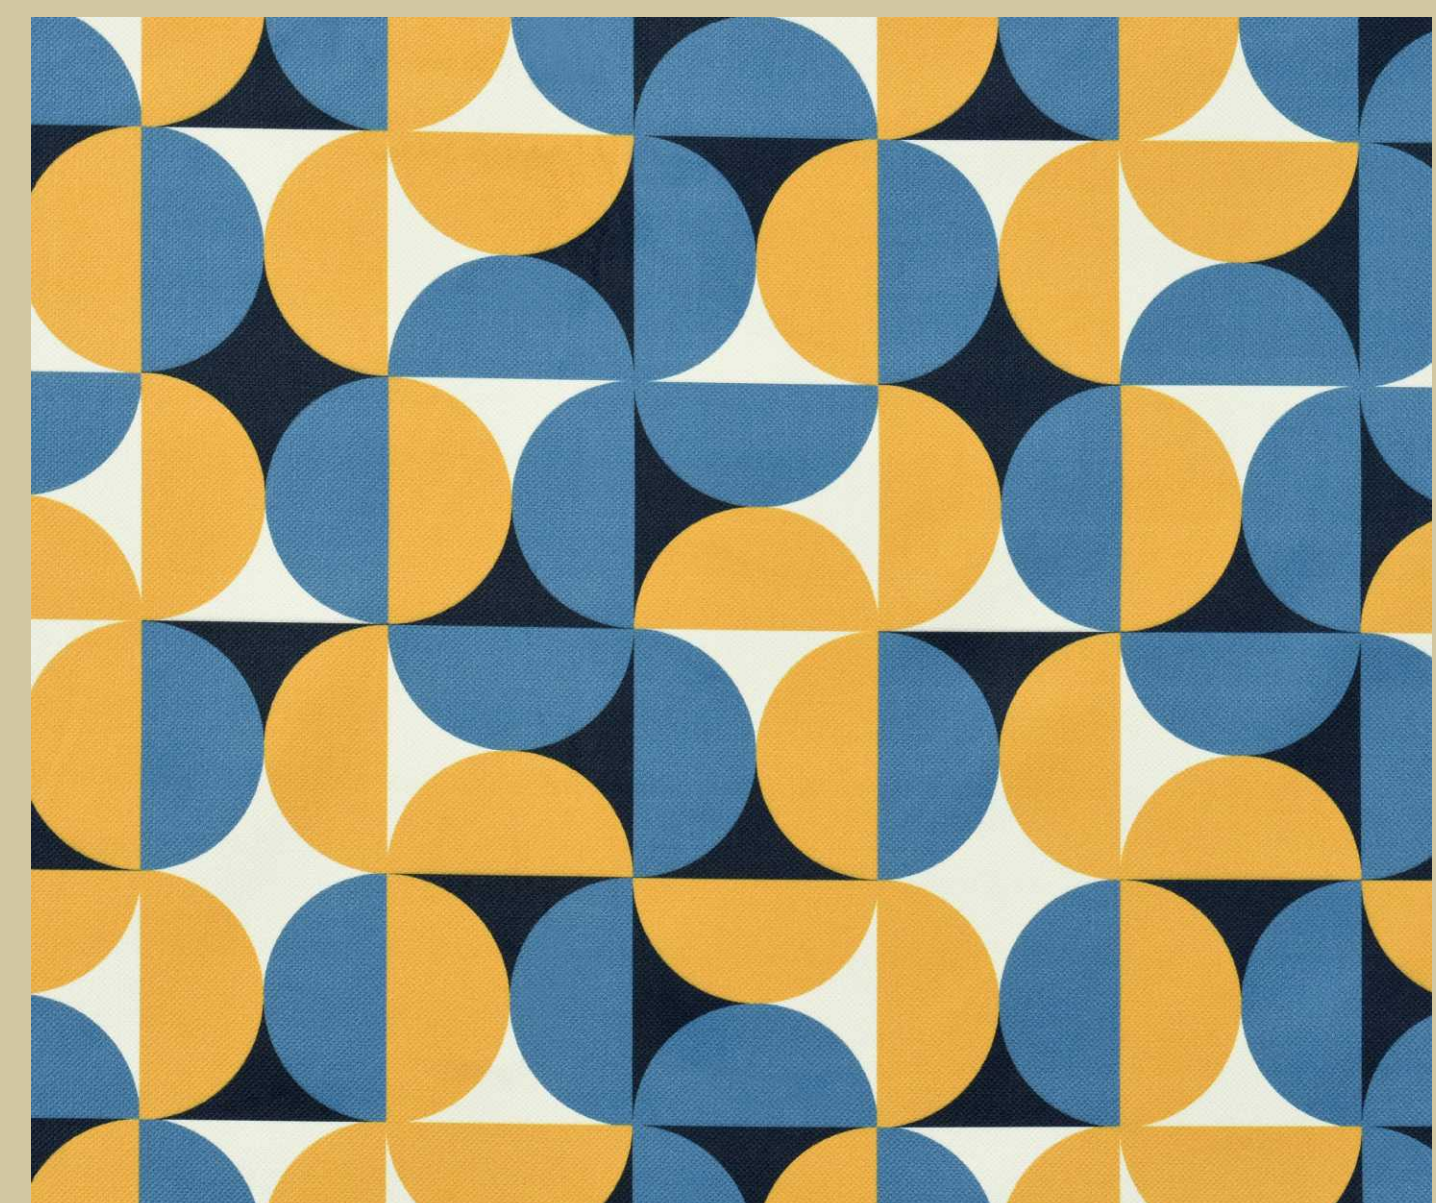

S.NO. : 42   DESIGN : HORIZON
COLOUR : 14