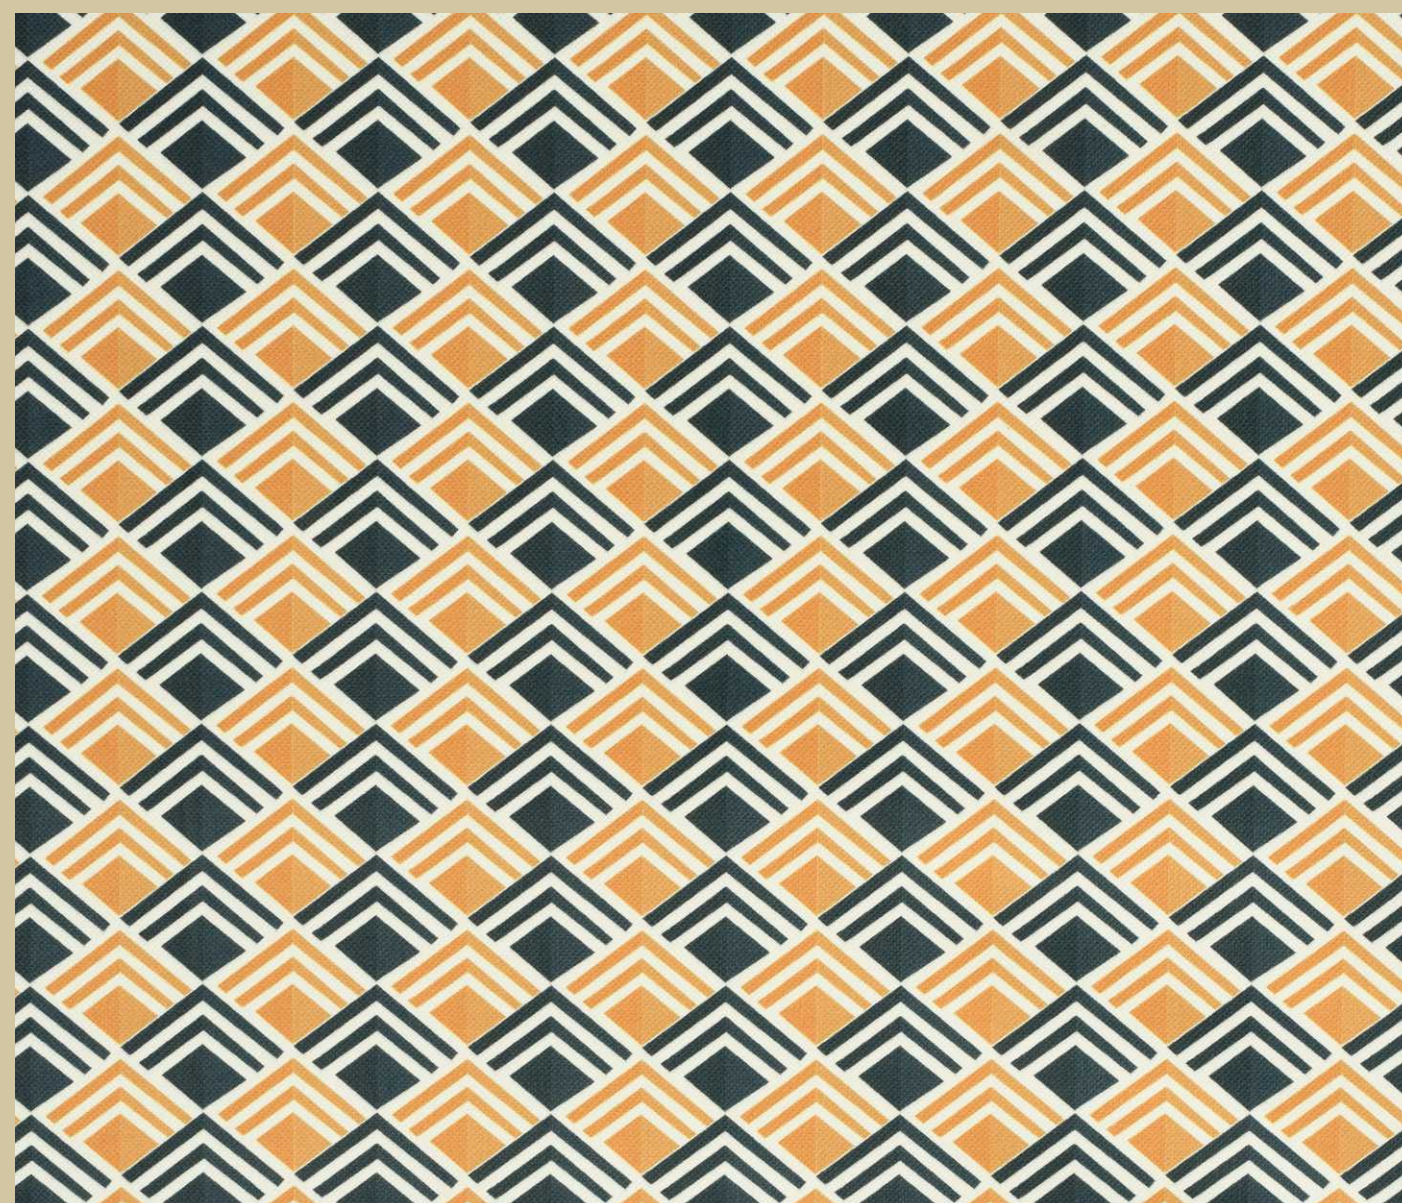

Introducing our captivating Mosaic Collection, a stunning assortment of furnishing fabrics that seamlessly blend the beauty of geometric and abstract prints. Inspired by the artistry of mosaic designs, each fabric in this collection showcases a harmonious fusion of precise geometric patterns and captivating abstract motifs. The meticulous arrangement of shapes, lines, and angles creates an exquisite tapestry of visual intrigue, while the abstract elements infuse a sense of artistic freedom and expression. With a carefully curated palette of colors and textures, our Mosaic Collection offers a versatile range of options to elevate any interior space. From contemporary to eclectic styles, these fabrics effortlessly enhance sofas, curtains, and cushions with their unique charm and sophistication. Embrace the captivating allure of our Mosaic Collection and let your decor shine with its fusion of geometric precision and abstract creativity.

S.NO. : 03 DESIGN : AURA

COLOUR : 02

S.NO. : 04 DESIGN : CHIC

COLOUR : WHEAT

S.NO. : 05 DESIGN : LINEAR

COLOUR : WHEAT

S.NO. : 06 DESIGN : HORIZON

COLOUR : 06

S.NO. : 07 DESIGN : HORIZON

COLOUR : 17

S.NO. : 08 DESIGN : ARROW

COLOUR : WHEAT

S.NO. : 09 DESIGN : EDEN

COLOUR : WHEAT

MOSAIC

S.NO. : 10 DESIGN : ORBIT
COLOUR : SALMON